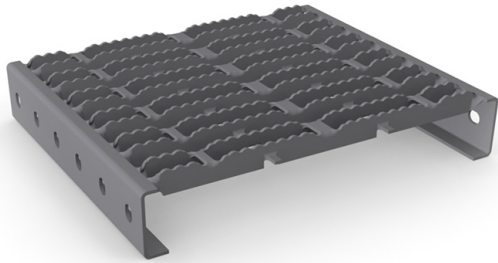

# Drainstep RH 3

LL 10.2 x 13  
rotated by 90° on the  
opposite side