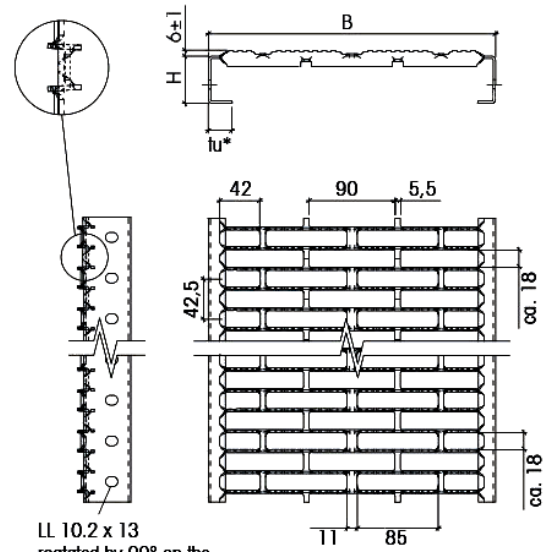

# Drainstep RH 3

LL 10.2 x 13  
rotated by 90° on the  
opposite side