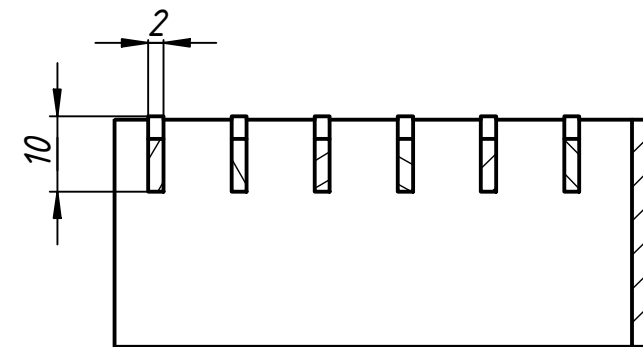

B-B (1:1)

cross flat 10x2 mm

Material: Steel
 Type: S235
 Height: 30mm
 Thickness: 3mm
 Coating : Zinc

Cross bar: 10x2

Metal-Disain OÜ

Visase 12,
 11415, Tallinn

Tel: (+372) 666 9966
 Fax: (+372) 666 9969

E-mail: metaldis@metaldis.ee