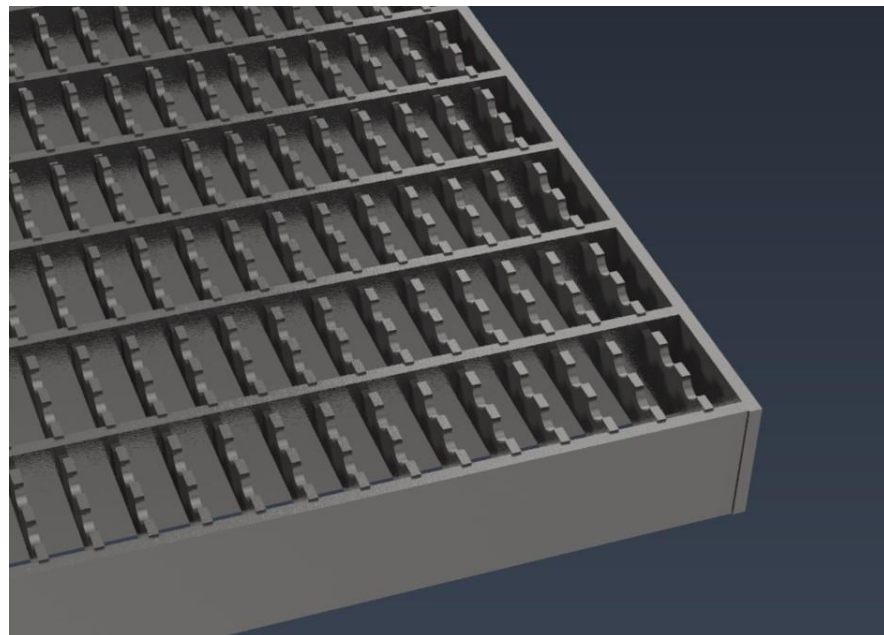

B-B (1:1)

cross flat 10x2 mm

Material: Steel
 Type: S235
 Height: 30mm
 Thickness: 3mm
 Coating : Zinc

Cross bar: 10x2

Metal-Disain OÜ

Visase 12,
 11415, Tallinn

Tel: (+372) 666 9966
 Fax: (+372) 666 9969

E-mail: metaldis@metaldis.ee