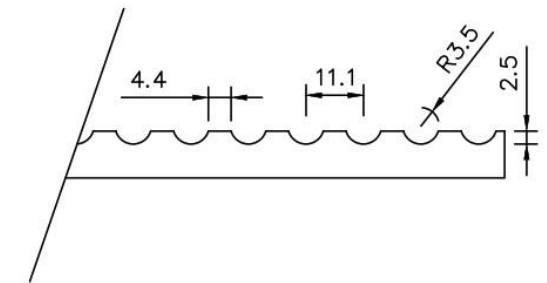

B-B (1:1)

cross flat 10x2 mm

Material: Steel
 Type: S235
 Height: 30mm
 Thickness: 3mm
 Coating : Zinc

Cross bar: 10x2

Metal-Disain OÜ

Visase 12,
 11415, Tallinn

Tel: (+372) 666 9966
 Fax: (+372) 666 9969

E-mail: metaldis@metaldis.ee